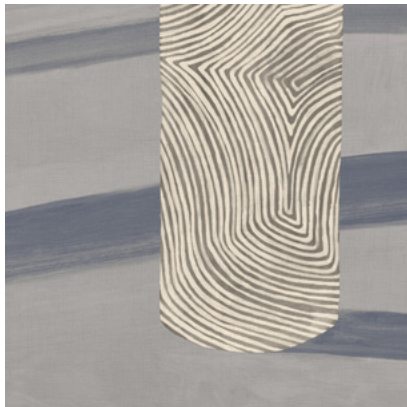

# SYLVAN

Tear Sheet

Sylvan is a choreography of landscape, light, and shadow.

AFTERLIGHT

BOREAL

DAYLIGHT

LAKESIDE

PENUMBRA

SHADOW

SUNDIAL

STONE