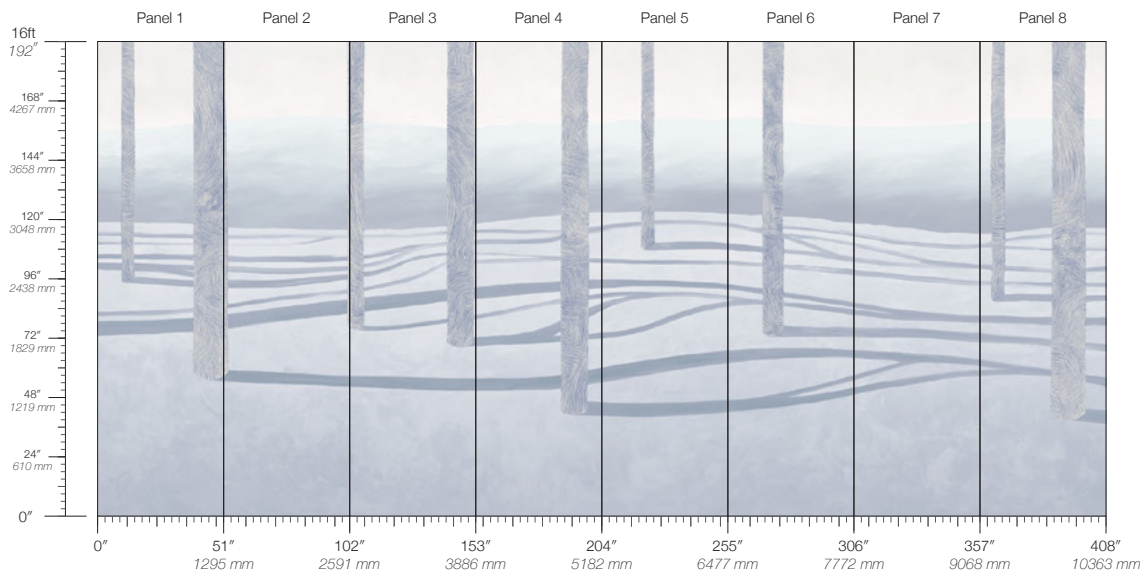

Sylvan Boreal

Suitable for residential and commercial projects

COLOR

Boreal

STOCK

Made to order

REPEAT

Non-repeating

CONTACT

sales@calicowallpaper.com
+1 718 243 1705
57 Lispenard Street
New York, NY 10013 USA

ITEM

5502

MINIMUM

1 panel

LEAD TIME

4 weeks to print

CONTENT

Type II Vinyl

MAINTENANCE

Water-based cleanser

ORIGIN

USA

DISCLAIMER

Panel maps represent mural artwork only. Reference the physical sample for color and texture.

PANEL WIDTH

51" / 1295 mm trimmed

FLAMMABILITY

ASTM E84 Adhered Class A

DETAILS

Custom options available

PANEL HEIGHT

132" / 3353 mm standard
192" / 4877 mm extended

ENVIRONMENTAL

Recycled Content, Phthalate Free
Low VOC, HPD Available

PRICE

Available upon request