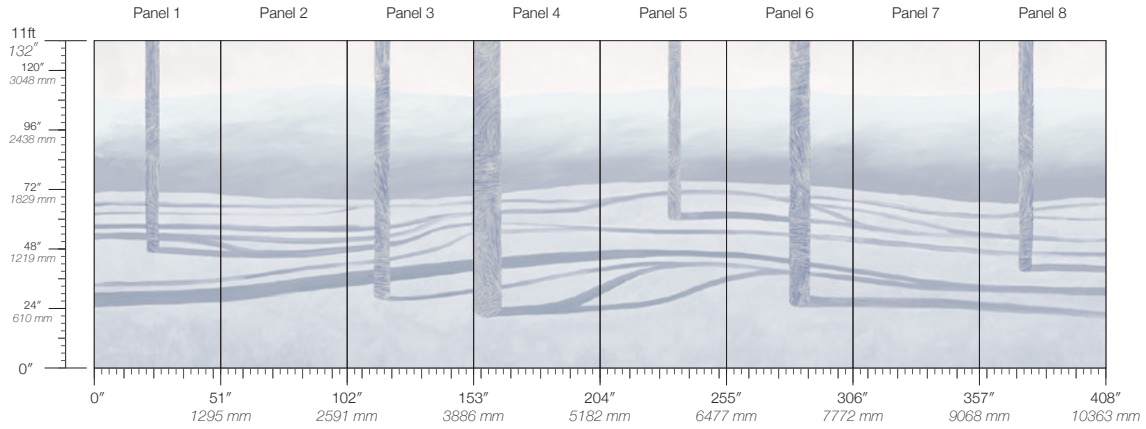

Sylvan Boreal

Suitable for residential and commercial projects

COLOR

Boreal

STOCK

Made to order

REPEAT

Non-repeating

CONTACT

sales@calicowallpaper.com
+1 718 243 1705
57 Lispenard Street
New York, NY 10013 USA

ITEM

5502

MINIMUM

1 panel

LEAD TIME

4 weeks to print

CONTENT

Type II Vinyl

MAINTENANCE

Water-based cleanser

ORIGIN

USA

DISCLAIMER

Panel maps represent mural artwork only. Reference the physical sample for color and texture.

PANEL WIDTH

51" / 1295 mm trimmed

FLAMMABILITY

ASTM E84 Adhered Class A

DETAILS

Custom options available

PANEL HEIGHT

132" / 3353 mm standard
192" / 4877 mm extended

ENVIRONMENTAL

Recycled Content, Phthalate Free
Low VOC, HPD Available

PRICE

Available upon request